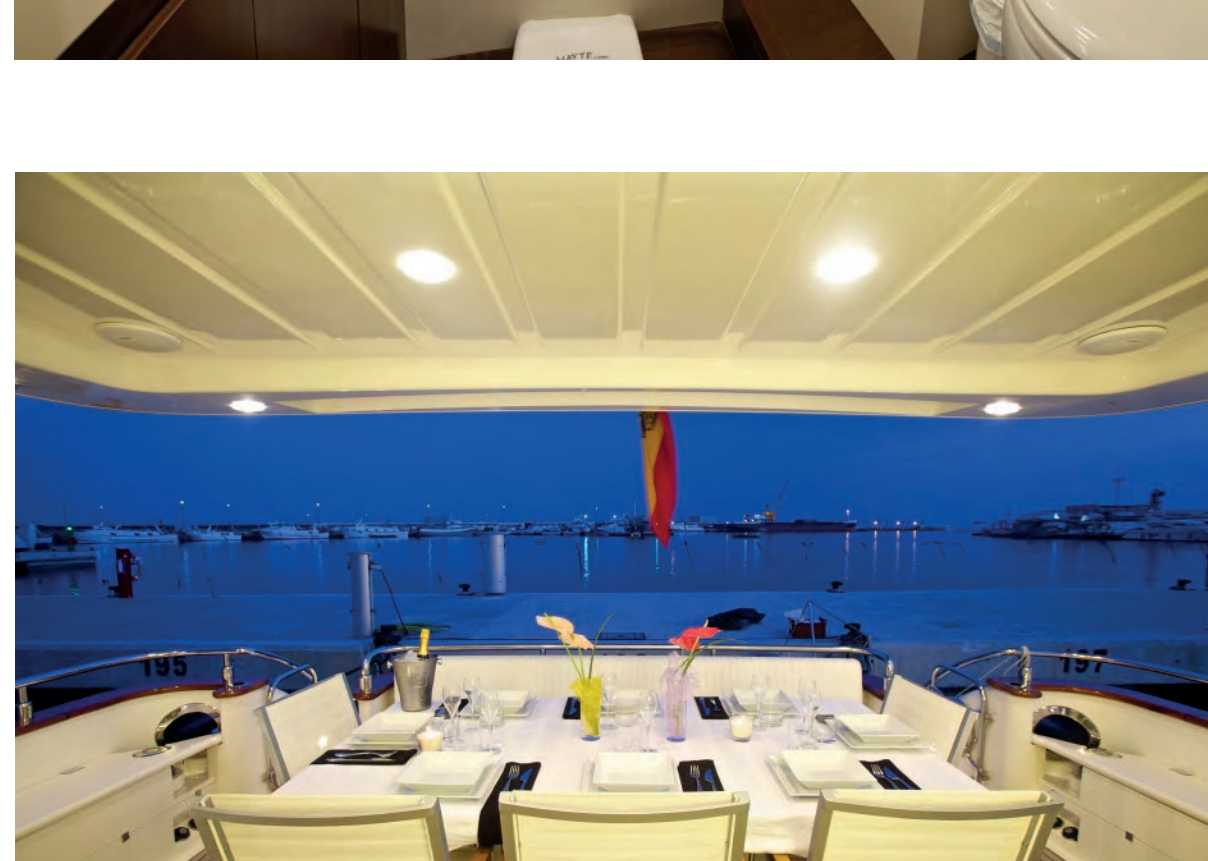

SPECIFICATION

MODEL ASTONDOA - 24 M		
GUESTS 12	CABINS 4	CREW 2
BUILD / REFIT 2012 / 2022	LENGTH (M) 24.0	MAX.SPEED(KT) 32.0

PRICES INLUDES

GALLERY

COMBINING STYKE AND REALAXATION

Elegant, gleaming and with excellent performance, the Astondoa 24M has modern interiors; decorated by "Cristiano Gatto design Team". Accommodates 8 guests in 4 double cabins, the main one with dressing room.

- SUPERB CREW:** consists of captain and sailor-chef.
- LANGUAGES:** Spanish, English.
- EQUIPMENT:** Stabilizers, Smart TV,Netflix,HBO and HI-Fi Bang & Olufsen , Wi-Fi , security cameras, safe , Piped music system, iPad , Iphone, washer, dryer, zodiac dinghy with 50 HP for up to 8 pax.
- GAMES:** E-foil ,Jet Ski, Seabob,Wake board, padel surf, ski, donut, floates,snorkel and professional fishing equipment .
- EXTRA:** 650€ / night or use of cabins. Kitchen and table service 200 € / day
- SCHEDULE DAY CHARTER:** Bording at 12:00h , landing at 20:00h. Extra hour 500€.