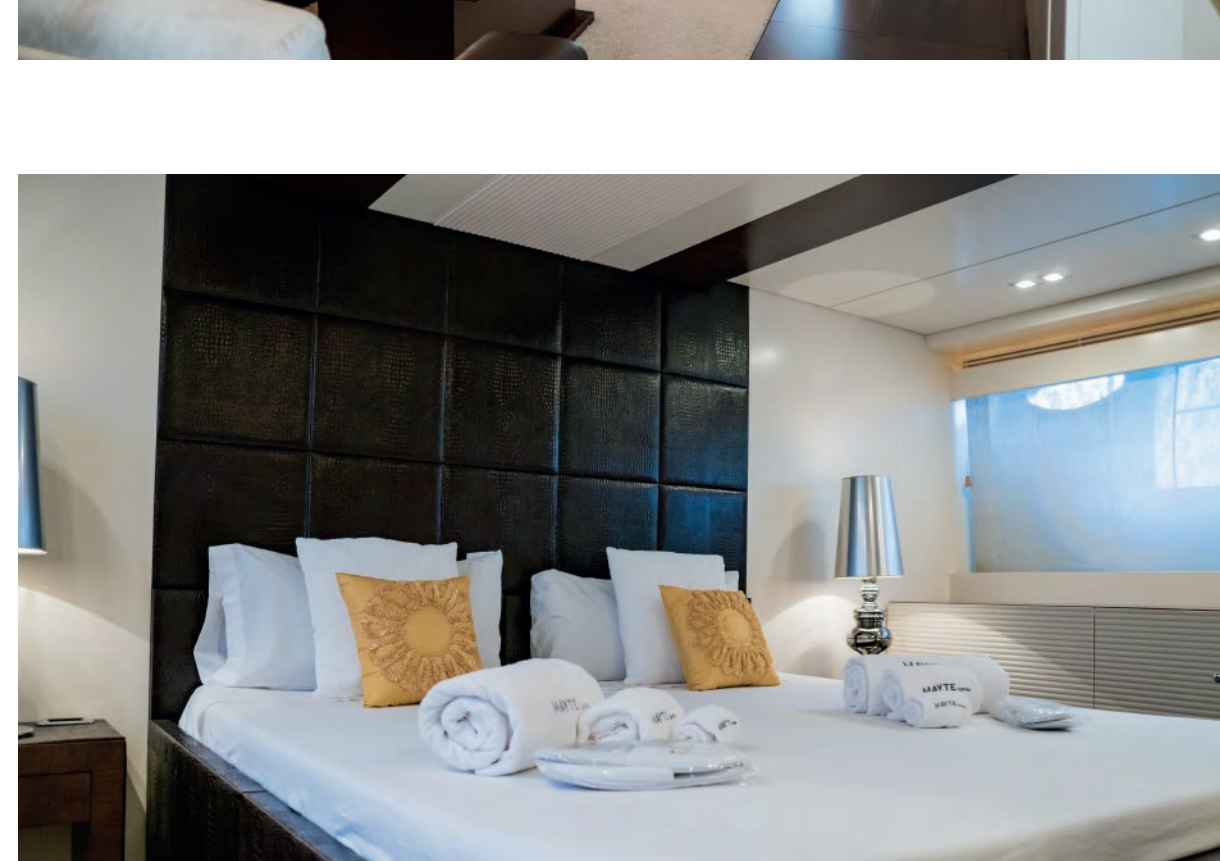

SPECIFICATION

MODEL ASTONDOA - 24 M		
GUESTS 12	CABINS 4	CREW 2
BUILD / REFIT 2012 / 2022	LENGTH (M) 24.0	MAX.SPEED(KT) 32.0

PRICES INLUDES

GALLERY

COMBINING STYKE AND REALAXATION

Elegant, gleaming and with excellent performance, the Astondoa 24M has modern interiors; decorated by "Cristiano Gatto design Team". Accommodates 8 guests in 4 double cabins, the main one with dressing room.