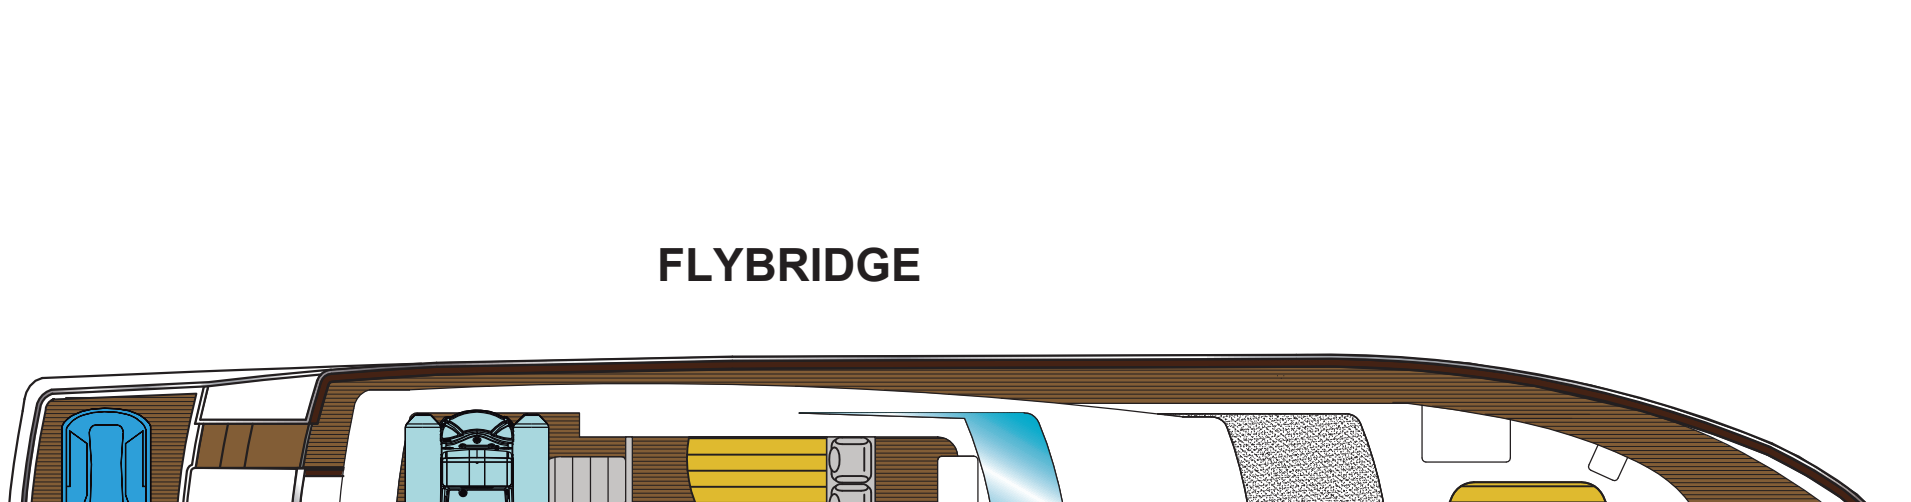

SPECIFICATION

MODEL ASTONDOA - 24 M		
GUESTS 12	CABINS 4	CREW 2
BUILD / REFIT 2012 / 2022	LENGTH (M) 24.0	MAX.SPEED(KT) 32.0

PRICES INLUDES

GALLERY

COMBINING STYKE AND REALAXATION

Elegant, gleaming and with excellent performance, the Astondoa 24M has modern interiors; decorated by "Cristiano Gatto design Team". Accommodates 8 guests in 4 double cabins, the main one with dressing room.

LAYOUT

A-24 M

FLYBRIDGE

MAIN DECK

LOWER DECK