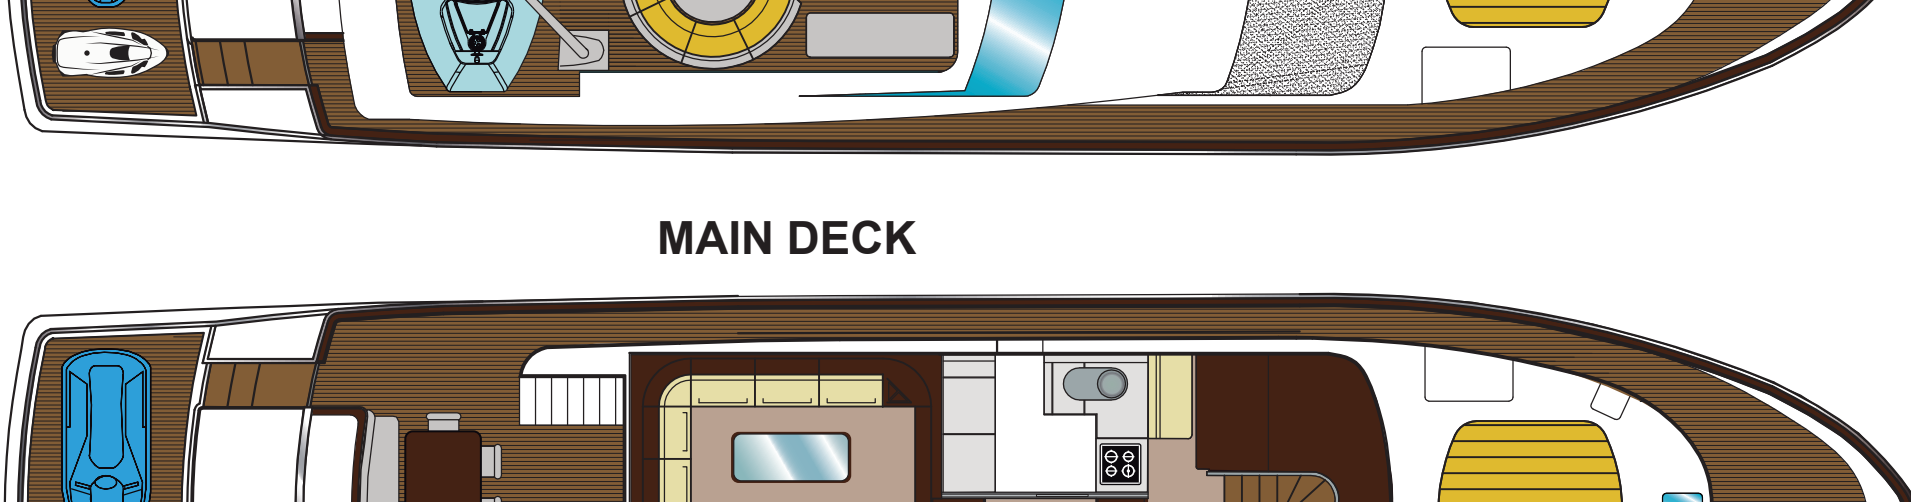

SPECIFICATION

MODEL ASTONDOA - 24 M		
GUESTS 12	CABINS 4	CREW 2
BUILD / REFIT 2012 / 2022	LENGTH (M) 24.0	MAX.SPEED(KT) 32.0

PRICES INLUDES

GALLERY

COMBINING STYKE AND REALAXATION

Elegant, gleaming and with excellent performance, the Astondoa 24M has modern interiors; decorated by "Cristiano Gatto design Team". Accommodates 8 guests in 4 double cabins, the main one with dressing room.

LAYOUT

A-24 M

FLYBRIDGE

MAIN DECK

LOWER DECK